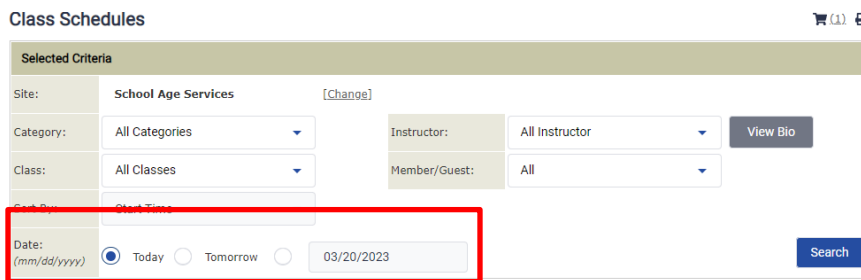

From the [CA Online registration system home screen](#)

Select **classes** from the member login screen –it does not list registration as an option because this is a one-time event.

Class Schedules

Click on **change** and select **School Age Services** from the drop down menu

If you do not get a list of programs make sure you have "List View"

Please note this will only auto populate beginning May 16h. If you are looking at this prior to May 16th you must change the date. Ignore the start and end time