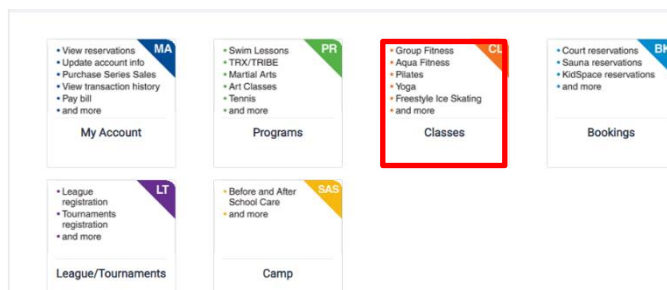

TO BOOK YOUR SAS RESERVATION

Registration opens at 8am May 16, 2023.

This is step one in the registration process. If you secure a space, you will then receive forms and a survey via email that must be completed to finalize your Space Reservation Request. The survey will help us ensure that we are holding a spot in the right program and can help us clear people off the waitlist. The paperwork and \$50 registration fee must be returned by 4pm Friday June 2, 2023 in order to complete the registration.

From the [CA Online registration system home screen](#)

Select **classes** from the member login screen –it does not list registration as an option because this is a one-time event.

Class Schedules

Click on **change** and select **School Age Services** from the drop down menu

If you do not get a list of programs make sure you have "List View"

Please note this will only auto populate beginning May 16h. If you are looking at this prior to May 16th you must change the date. Ignore the start and end time