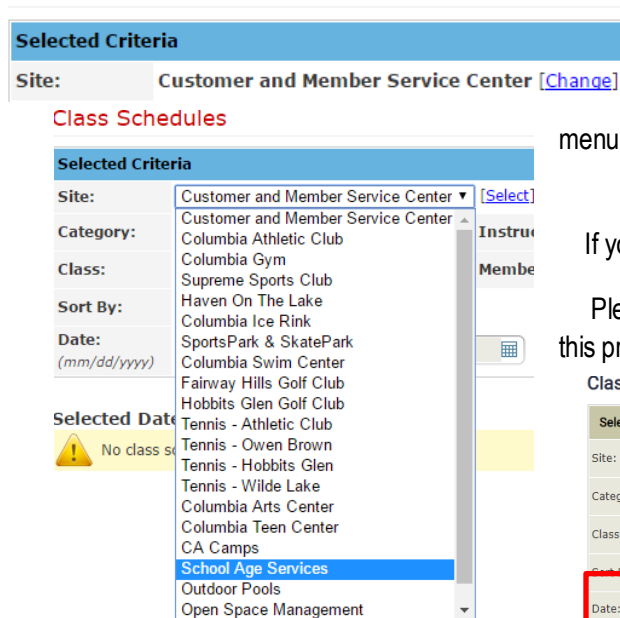

TO BOOK YOUR SAS RESERVATION

Registration opens at 8am May 16, 2023.

This is step one in the registration process. If you secure a space, you will then receive forms and a survey via email that must be completed to finalize your Space Reservation Request. The survey will help us ensure that we are holding a spot in the right program and can help us clear people off the waitlist. The paperwork and \$50 registration fee must be returned by 4pm Friday June 2, 2023 in order to complete the registration.

From the [CA Online registration system home screen](#)

Select **classes** from the member login screen –it does not list registration as an option because this is a one-time event.

Class Schedules

Click on **change** and select **School Age Services** from the drop down menu

If you do not get a list of programs make sure you have "List View"

Please note this will only auto populate beginning May 16h. If you are looking at this prior to May 16th you must change the date. Ignore the start and end time