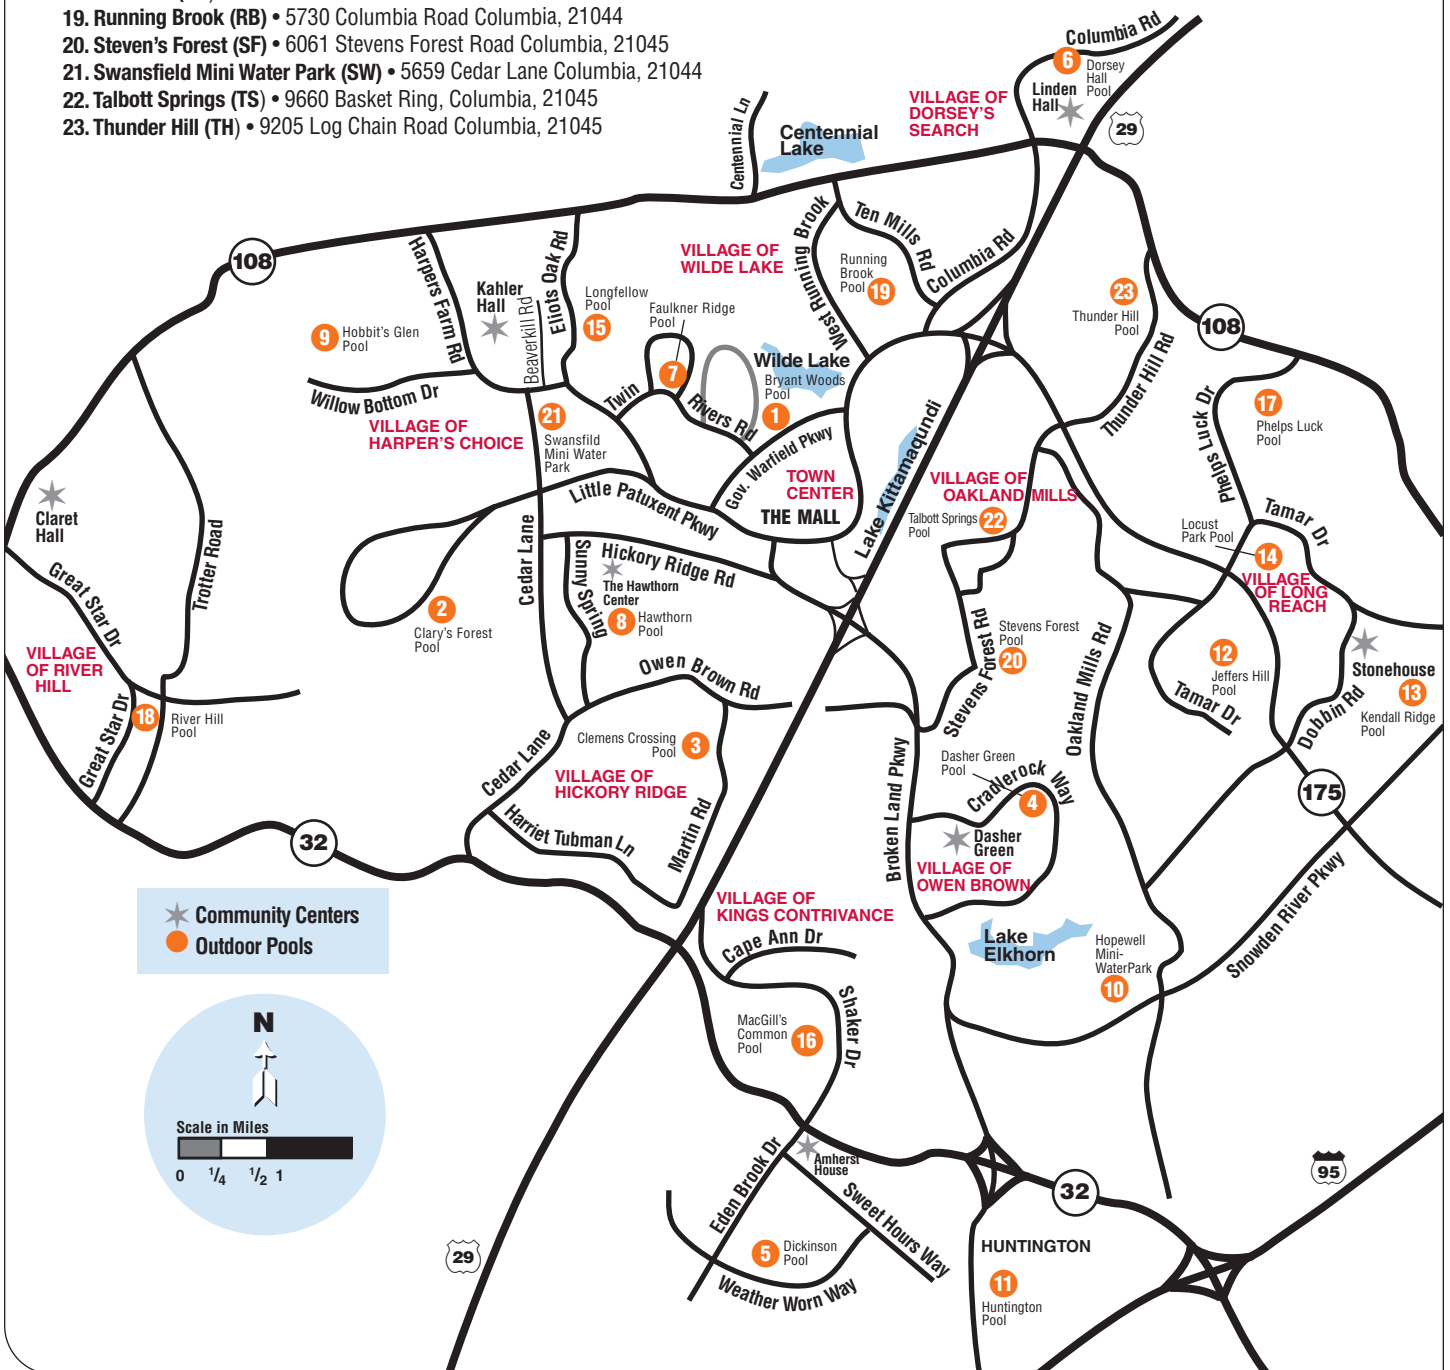

Summer 2022 Outdoor Pools

1. **Bryant Woods (BW)** • 10451 Green Mountain Circle, Columbia, 21045
2. **Clary's Forest (CF)** • 11615 Little Patuxent Parkway, Columbia, 21044
3. **Clemens Crossing (CC)** • 6400 Martin Road, Columbia, 21044
4. **Dasher Green (DG)** • 6805 Cradlerock Way, Columbia, 21045
5. **Dickinson (DI)** • 7425 Weatherworn Way, Columbia, 21046
6. **Dorsey Hall (DH)** • 4649 Columbia Road, Ellicott City, 21042
7. **Faulkner Ridge (FR)** • 10518 Marble Faun Court, Columbia, 21044
8. **Hawthorn (HA)** • 6175 Sunny Spring, Columbia, 21044
9. **Hobbit's Glen (HG)** • 11130 Willowbottom Drive, Columbia, 21044
10. **Hopewell Mini WaterPark (HW)** • 9200 Rustling Leaf, Columbia, 21045
11. **Huntington (HU)** • 7625 Murray Hill Road, Columbia, 21046
12. **Jeffers Hill (JH)** • 6030 Tamar Drive, Columbia, 21045
13. **Kendall Ridge (KR)** • 8245 Tamar Drive, Columbia, 21045
14. **Locust Park (LP)** • 8995 Lambskin Lane, Columbia, 21045
15. **Longfellow (LF)** • 5267 Eliot's Oak Road, Columbia, 21044
16. **MacGill's Common (MC)** • 10025 Shaker Drive, Columbia, 21046
17. **Phelps Luck (PL)** • 5355 Phelps Luck Drive, Columbia, 21045
18. **River Hill (RH)** • 6330 Trotter Road Clarksville, 21029
19. **Running Brook (RB)** • 5730 Columbia Road Columbia, 21044
20. **Steven's Forest (SF)** • 6061 Stevens Forest Road Columbia, 21045
21. **Swansfield Mini Water Park (SW)** • 5659 Cedar Lane Columbia, 21044
22. **Talbott Springs (TS)** • 9660 Basket Ring, Columbia, 21045
23. **Thunder Hill (TH)** • 9205 Log Chain Road Columbia, 21045

Clemens Crossing *

- eight-lane main pool with lift
- adjacent softball and soccer field
- slide in deep end
- shade structures

Dasher Green

- eight-lane pool
- slide in baby pool
- corn hole area
- hot tub
- bathhouse
- shade structures